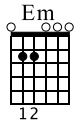

Your first song

Standard tuning

$\text{♩} = 120$

S-Gt

1 Em *mf* 2 Em

Musical notation for measures 1 and 2. Measure 1 is marked with '1' and 'Em' above the staff, and 'mf' below. Measure 2 is marked with '2' and 'Em' above the staff. The guitar tablature below shows open strings (0) for both measures.

3 Am 4 Am

Musical notation for measures 3 and 4. Measure 3 is marked with '3' and 'Am' above the staff. Measure 4 is marked with '4' and 'Am' above the staff. The guitar tablature below shows fret numbers 1 and 0 for both measures.

5 B5 6 B5

Musical notation for measures 5 and 6. Measure 5 is marked with '5' and 'B5' above the staff. Measure 6 is marked with '6' and 'B5' above the staff. The guitar tablature below shows fret numbers 2 and 0 for both measures.