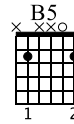

Your first song

Standard tuning

$\text{♩} = 120$

S-Gt

1 Em *mf* 2 Em

Musical notation for measures 1 and 2. Measure 1 is marked with '1' and 'Em' above the staff, and 'mf' below. Measure 2 is marked with '2' and 'Em' above the staff. The guitar tablature below shows open strings (0) for both measures.

3 Am 4 Am

Musical notation for measures 3 and 4. Measure 3 is marked with '3' and 'Am' above the staff. Measure 4 is marked with '4' and 'Am' above the staff. The guitar tablature below shows fret numbers 1 and 0 for both measures.

5 B5 6 B5

Musical notation for measures 5 and 6. Measure 5 is marked with '5' and 'B5' above the staff. Measure 6 is marked with '6' and 'B5' above the staff. The guitar tablature below shows fret numbers 2 and 0 for both measures.