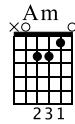

Your first song

Standard tuning

$\text{♩} = 120$

S-Gt

1 Em *mf* 2 Em

Musical notation for measures 1 and 2. Measure 1 is marked with '1' and 'Em' above the staff, and 'mf' below. Measure 2 is marked with '2' and 'Em' above the staff. The guitar tablature below shows open strings (0) for both measures.

3 Am 4 Am

Musical notation for measures 3 and 4. Measure 3 is marked with '3' and 'Am' above the staff. Measure 4 is marked with '4' and 'Am' above the staff. The guitar tablature below shows fret numbers 1 and 0 for both measures.

5 B5 6 B5

Musical notation for measures 5 and 6. Measure 5 is marked with '5' and 'B5' above the staff. Measure 6 is marked with '6' and 'B5' above the staff. The guitar tablature below shows fret numbers 2 and 0 for both measures.