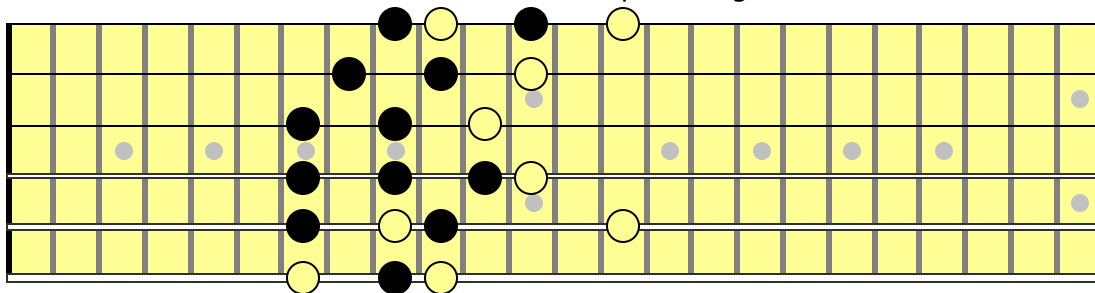

Your anchor point for improvising with the sweep picking 8 finger tapping lick from Lesson 2 and the additional lick for improvising

The yellow dots are indicating the arpeggio from the lick on top of the scale shape. In this example the Bm scale